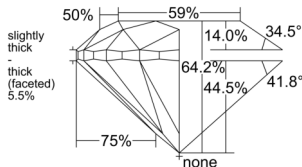

GIA®

FACSIMILE

GIA NATURAL DIAMOND DOSSIER®

June 25, 2026
GIA Report Number 6551548680
Shape and Cutting Style ..... Round Brilliant
Measurements ..... 4.98 - 5.01 x 3.21 mm

GRADING RESULTS

Carat Weight ..... 0.51 carat
Color Grade ..... E
Clarity Grade VS1
Cut Grade ..... Very Good

ADDITIONAL GRADING INFORMATION

Polish ..... Excellent
Symmetry ..... Excellent
Fluorescence ..... None
Clarity Characteristics ..... Cloud, Pinpoint
Inscription(s): GIA 6551548680

GIA REPORT 6551548680

Verify this report at GIA.edu

PROPORTIONS

Profile to actual proportions

GRADING SCALES

GIA COLOR SCALE

COLORLESS	D
	E
	F
	G
	H
	I
	J
NEAR COLORLESS	K
	L
FAIN	M
	N
	O
	P
	R
	S
	T
	U
	V
	W
	X
	Y
LIGHT	Z

GIA CLARITY SCALE

FLAWLESS	VERY VERY SLIGHTLY INCLUDED	VVS₁	VVS₂	VS₁	VS₂	SLIGHTLY INCLUDED	SI₁	SI₂	I₁	I₂	I₃	
												VERY SLIGHTLY INCLUDED
INTERNALLY FLAWLESS												

GIA CUT SCALE

EXCELLENT
VERY GOOD
GOOD
FAIR
POOR