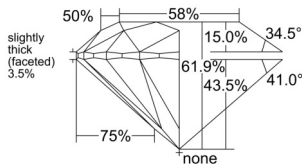

GIA®

FACSIMILE

GIA REPORT 6551543316

Verify this report at GIA.edu

GIA NATURAL DIAMOND DOSSIER®

June 20, 2026
GIA Report Number 6551543316
Shape and Cutting Style ..... Round Brilliant
Measurements ..... 4.81 - 4.83 x 2.98 mm

GRADING RESULTS

Carat Weight ..... 0.43 carat
Color Grade I
Clarity Grade VVS1
Cut Grade ..... Excellent

ADDITIONAL GRADING INFORMATION

Polish ..... Excellent
Symmetry ..... Excellent
Fluorescence ..... Medium Blue
Clarity Characteristics ..... Pinpoint
Inscription(s): GIA 6551543316

PROPORTIONS

Profile to actual proportions

GRADING SCALES

GIA COLOR SCALE	GIA CLARITY SCALE	GIA CUT SCALE
COLOURLESS	FLAWLESS	EXCELLENT
D	INTERNALLY FLAWLESS	
E	VVS₁	VERY GOOD
F		
G	VVS₂	
H	VS₁	GOOD
I		
J	VS₂	
K	SI₁	FAIR
L		
M	SI₂	
N	I₁	POOR
O		
P	I₂	
Q	I₃	
R		
S		
T		
U		
V		
W		
X		
Y		
Z