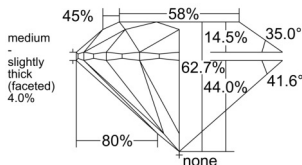

GIA®

FACSIMILE

GIA REPORT 6551542324

Verify this report at GIA.edu

GIA NATURAL DIAMOND DOSSIER®

June 22, 2026
GIA Report Number 6551542324
Shape and Cutting Style ..... Round Brilliant
Measurements ..... 4.26 - 4.29 x 2.68 mm

GRADING RESULTS

Carat Weight ..... 0.30 carat
Color Grade ..... D
Clarity Grade VS1
Cut Grade ..... Excellent

ADDITIONAL GRADING INFORMATION

Polish ..... Excellent
Symmetry ..... Excellent
Fluorescence ..... Medium Blue
Clarity Characteristics ..... Needle, Pinpoint
Inscription(s): GIA 6551542324

PROPORTIONS

Profile to actual proportions

GRADING SCALES

GIA COLOR SCALE

COLORLESS	D
	E
	F
	G
	H
	I
	J
NEAR COLORLESS	K
	L
FAIN	M
	N
	O
	P
VERY LIGHT	Q
	R
	S
	T
	U
	V
	W
	X
	Y
LIGHT	Z

GIA CLARITY SCALE

FLAWLESS	INTERNAL FLAWLESS	
		FLAWLESS
VERY VERY SLIGHTLY INCLUDED	VVS₁	
	VVS₂	
VERY SLIGHTLY INCLUDED	VS₁	
	VS₂	
SLIGHTLY INCLUDED	SI₁	
	SI₂	
INCLUDED	I₁	
	I₂	
	I₃	

GIA CUT SCALE

EXCELLENT
VERY GOOD
GOOD
FAIR
POOR