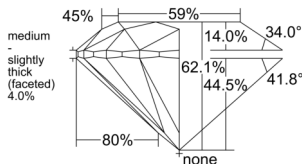

GIA®

FACSIMILE

GIA REPORT 6551542077

Verify this report at GIA.edu

GIA NATURAL DIAMOND DOSSIER®

June 22, 2026
GIA Report Number 6551542077
Shape and Cutting Style ..... Round Brilliant
Measurements ..... 4.28 - 4.30 x 2.67 mm

GRADING RESULTS

Carat Weight ..... 0.30 carat
Color Grade ..... E
Clarity Grade VS1
Cut Grade ..... Excellent

ADDITIONAL GRADING INFORMATION

Polish ..... Excellent
Symmetry ..... Excellent
Fluorescence ..... Strong Blue
Clarity Characteristics ..... Crystal, Pinpoint
Inscription(s): GIA 6551542077

PROPORTIONS

Profile to actual proportions