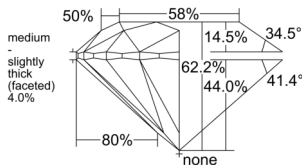

GIA®

FACSIMILE

GIA REPORT 6551541268

Verify this report at GIA.edu

GIA NATURAL DIAMOND DOSSIER®

June 22, 2026
GIA Report Number 6551541268
Shape and Cutting Style ..... Round Brilliant
Measurements ..... 4.29 - 4.31 x 2.67 mm

GRADING RESULTS

Carat Weight ..... 0.30 carat
Color Grade ..... H
Clarity Grade VS1
Cut Grade ..... Excellent

ADDITIONAL GRADING INFORMATION

Polish ..... Excellent
Symmetry ..... Excellent
Fluorescence ..... None
Clarity Characteristics ..... Cloud
Inscription(s): GIA 6551541268

PROPORTIONS

GRADING SCALES

GIA COLOR SCALE	GIA CLARITY SCALE	GIA CUT SCALE	
D	FLAWLESS	EXCELLENT	
E	INTERNALLY FLAWLESS		
F		VVS₁	VERY GOOD
G	VVS₂		
H	VS₁	GOOD	
I	VS₂		
J	SI₁	FAIR	
K	SI₂		
L	I₁	POOR	
M			
N			
O	I₂		
P			
Q	I₃		
R			
S			
T			
U			
V			
W			
X			
Y			
Z