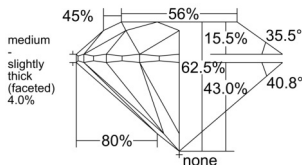

GIA®

FACSIMILE

GIA REPORT 6551539544

Verify this report at GIA.edu

GIA NATURAL DIAMOND DOSSIER®

June 22, 2026
GIA Report Number 6551539544
Shape and Cutting Style ..... Round Brilliant
Measurements ..... 4.25 - 4.29 x 2.67 mm

GRADING RESULTS

Carat Weight ..... 0.30 carat
Color Grade ..... H
Clarity Grade VS1
Cut Grade ..... Excellent

ADDITIONAL GRADING INFORMATION

Polish ..... Excellent
Symmetry ..... Excellent
Fluorescence ..... None
Clarity Characteristics..... Crystal, Needle, Cloud
Inspection(s): GIA 6551539544

PROPORTIONS

Profile to actual proportions

GRADING SCALES

GIA COLOR SCALE

COLORESS	D
	E
	F
	G
	H
	I
	J
NEAR COLORESS	K
	L
FANIT	M
	N
	O
	P
VERY LIGHT	Q
	R
	S
	T
	U
	V
LIGHT	W
	X
	Y
	Z

GIA CLARITY SCALE

VERY VERY SLIGHTLY INCLUDED	FLAWLESS
	INTERNALLY FLAWLESS
VERY SLIGHTLY INCLUDED	VVS₁
	VVS₂
SLIGHTLY INCLUDED	VS₁
	VS₂
INCLUDED	SI₁
	SI₂
	I₁
	I₂
	I₃

GIA CUT SCALE

EXCELLENT
VERY GOOD
GOOD
FAIR
POOR