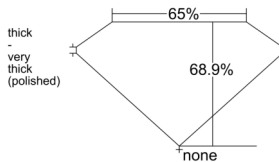

GIA®

FACSIMILE

GIA REPORT 6551536906

Verify this report at GIA.edu

GIA NATURAL DIAMOND DOSSIER®

June 24, 2026
GIA Report Number 6551536906
Shape and Cutting Style ..... Emerald Cut
Measurements ..... 6.28 x 4.35 x 3.00 mm

GRADING RESULTS

Carat Weight ..... 0.81 carat
Color Grade ..... G
Clarity Grade VS1

ADDITIONAL GRADING INFORMATION

Polish ..... Excellent
Symmetry ..... Excellent
Fluorescence ..... Faint
Clarity Characteristics ..... Crystal
Inscription(s): GIA 6551536906

PROPORTIONS

Profile not to actual proportions

GRADING SCALES

GIA COLOR SCALE		GIA CLARITY SCALE				
COLORLESS	D	VERY VERY SLIGHTLY INCLUDED	FLAWLESS			
	E		INTERNALLY FLAWLESS			
	F		VVS₁			
	NEAR COLORLESS	G	VERY SLIGHTLY INCLUDED	VVS₂		
		H		VS₁		
		FAINT	I	SLIGHTLY INCLUDED	VS₂	
			J		SI₁	
			LIGHT	K	INCLUDED	SI₂
	L	I₁				
	M	I₂				
N	NOT GRADED	I₃				
O						
P						
Q						
R						
S						
T						
U						
V						
W						
X						
Y						
Z