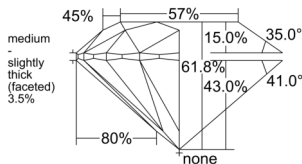

GIA®

FACSIMILE

GIA REPORT 6551534601

Verify this report at GIA.edu

GIA NATURAL DIAMOND DOSSIER®

June 20, 2026
GIA Report Number 6551534601
Shape and Cutting Style ..... Round Brilliant
Measurements ..... 5.12 - 5.14 x 3.17 mm

GRADING RESULTS

Carat Weight ..... 0.51 carat
Color Grade ..... G
Clarity Grade VS2
Cut Grade ..... Excellent

ADDITIONAL GRADING INFORMATION

Polish ..... Excellent
Symmetry ..... Excellent
Fluorescence ..... None
Clarity Characteristics..... Cloud, Knot, Crystal, Feather
Inscription(s): GIA 6551534601

PROPORTIONS

Profile to actual proportions

GRADING SCALES

GIA COLOR SCALE	GIA CLARITY SCALE	GIA CUT SCALE	
D	FLAWLESS	EXCELLENT	
E	INTERNALLY FLAWLESS		
F		VVS₁	VERY GOOD
G	VVS₂		
H	VS₁	GOOD	
I	VS₂		
J	SI₁	FAIR	
K	SI₂		
L	I₁	POOR	
M	I₂		
N	I₃		
O			
P			
Q			
R			
S			
T			
U			
V			
W			
X			
Y			
Z