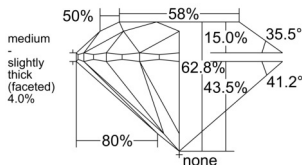

GIA®

FACSIMILE

GIA REPORT 6551530342

Verify this report at GIA.edu

GIA NATURAL DIAMOND DOSSIER®

June 22, 2026
GIA Report Number 6551530342
Shape and Cutting Style ..... Round Brilliant
Measurements ..... 5.62 - 5.67 x 3.54 mm

GRADING RESULTS

Carat Weight ..... 0.70 carat
Color Grade ..... F
Clarity Grade S11
Cut Grade ..... Excellent

ADDITIONAL GRADING INFORMATION

Polish ..... Excellent
Symmetry ..... Excellent
Fluorescence ..... None
Clarity Characteristics ..... Crystal, Feather
Inscription(s): GIA 6551530342

PROPORTIONS

GRADING SCALES

GIA COLOR SCALE

COLOREDNESS	D
	E
	F
	G
	H
	I
	J
NEAR COLORLESS	K
	L
Faint	M
	N
	O
	P
	Q
	R
	S
	T
	U
	V
	W
	X
	Y
Light	Z

GIA CLARITY SCALE

VERY VERY SLIGHTLY INCLUDED	FLAWLESS
	INTERNALLY FLAWLESS
VERY SLIGHTLY INCLUDED	VVS₁
	VVS₂
SLIGHTLY INCLUDED	VS₁
	VS₂
INCLUDED	SI₁
	SI₂
	I₁
	I₂
	I₃

GIA CUT SCALE

EXCELLENT
VERY GOOD
GOOD
FAIR
POOR