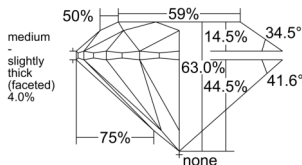

GIA®

FACSIMILE

GIA REPORT 6551530082

Verify this report at GIA.edu

GIA NATURAL DIAMOND DOSSIER®

June 22, 2026
GIA Report Number 6551530082
Shape and Cutting Style ..... Round Brilliant
Measurements ..... 5.88 - 5.92 x 3.72 mm

GRADING RESULTS

Carat Weight ..... 0.80 carat
Color Grade I
Clarity Grade S11
Cut Grade ..... Excellent

ADDITIONAL GRADING INFORMATION

Polish ..... Excellent
Symmetry ..... Excellent
Fluorescence ..... Medium Blue
Clarity Characteristics..... Crystal, Cloud, Feather
Inspection(s): GIA 6551530082

PROPORTIONS

Profile to actual proportions

GRADING SCALES

GIA COLOR SCALE	GIA CLARITY SCALE	GIA CUT SCALE
COLORESS	FLAWLESS	EXCELLENT
D	INTERNALLY FLAWLESS	
E	VVS₁	VERY GOOD
F		
G	VS₁	GOOD
H		
I	SI₁	FAIR
J		
K	I₁	POOR
L		
M	I₂	
N	I₃	
O		
P		
Q		
R		
S		
T		
U		
V		
W		
X		
Y		
Z