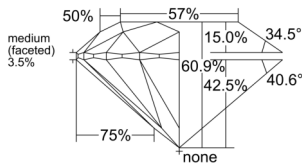

GIA®

FACSIMILE

GIA REPORT 6551529868

Verify this report at GIA.edu

GIA NATURAL DIAMOND DOSSIER®

June 22, 2026
GIA Report Number 6551529868
Shape and Cutting Style ..... Round Brilliant
Measurements ..... 5.43 - 5.44 x 3.31 mm

GRADING RESULTS

Carat Weight ..... 0.60 carat
Color Grade ..... G
Clarity Grade S11
Cut Grade ..... Excellent

ADDITIONAL GRADING INFORMATION

Polish ..... Excellent
Symmetry ..... Excellent
Fluorescence ..... None
Clarity Characteristics..... Cloud, Crystal, Feather
Inscription(s): GIA 6551529868

PROPORTIONS

GRADING SCALES

GIA
COLOR
SCALE

COLOURESS	D
	E
	F
	G
	H
	I
	J
NEAR COLOURESS	K
	L
FAIN	M
	N
	O
	P
VERY LIGHT	Q
	R
	S
	T
	U
	V
LIGHT	W
	X
	Y
	Z

GIA
CLARITY
SCALE

VERY VERY SLIGHTLY INCLUDED	FLAWLESS
	INTERNALLY FLAWLESS
VERY SLIGHTLY INCLUDED	VVS₁
	VVS₂
SLIGHTLY INCLUDED	VS₁
	VS₂
INCLUDED	I₁
	I₂
	I₃

GIA
CUT
SCALE

EXCELLENT
VERY GOOD
GOOD
FAIR
POOR