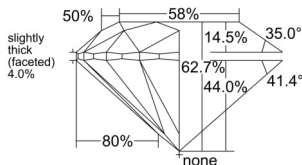

GIA®

FACSIMILE

GIA REPORT 6551529251

Verify this report at GIA.edu

GIA NATURAL DIAMOND DOSSIER®

June 19, 2026
GIA Report Number 6551529251
Shape and Cutting Style ..... Round Brilliant
Measurements ..... 4.26 - 4.29 x 2.68 mm

GRADING RESULTS

Carat Weight ..... 0.30 carat
Color Grade ..... D
Clarity Grade VS1
Cut Grade ..... Excellent

ADDITIONAL GRADING INFORMATION

Polish ..... Excellent
Symmetry ..... Excellent
Fluorescence ..... Strong Blue
Clarity Characteristics ..... Crystal, Cloud
Inscription(s): GIA 6551529251

PROPORTIONS

Profile to actual proportions

GRADING SCALES

GIA COLOR SCALE	GIA CLARITY SCALE	GIA CUT SCALE	
D	FLAWLESS	EXCELLENT	
E	INTERNALLY FLAWLESS		
F		VVS₁	VERY GOOD
G	VVS₂		
H	VS₁	GOOD	
I	VS₂		
J	SI₁	FAIR	
K	SI₂		
L	I₁	POOR	
M	I₂		
N	I₃		
O			
P			
Q			
R			
S			
T			
U			
V			
W			
X			
Y			
Z