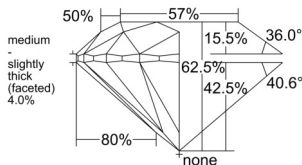

GIA®

FACSIMILE

GIA REPORT 6551527808

Verify this report at GIA.edu

GIA NATURAL DIAMOND DOSSIER®

June 20, 2026
GIA Report Number 6551527808
Shape and Cutting Style ..... Round Brilliant
Measurements ..... 4.24 - 4.28 x 2.66 mm

GRADING RESULTS

Carat Weight ..... 0.30 carat
Color Grade ..... E
Clarity Grade VVS1
Cut Grade ..... Excellent

ADDITIONAL GRADING INFORMATION

Polish ..... Excellent
Symmetry ..... Excellent
Fluorescence ..... Medium Blue
Clarity Characteristics ..... Pinpoint, Feather
Inscription(s): GIA 6551527808

PROPORTIONS

Profile to actual proportions

GRADING SCALES

GIA COLOR SCALE

COLORESS	D
	E
	F
	G
	H
	I
	J
NEAR COLORESS	K
	L
FAINT	M
	N
	O
	P
VERY LIGHT	Q
	R
	S
	T
	U
	V
	W
	X
	Y
LIGHT	Z

GIA CLARITY SCALE

FLAWLESS	VERY VERY SLIGHTLY INCLUDED	VVS₁	
			VVS₂
INTERNALLY FLAWLESS	VERY SLIGHTLY INCLUDED	VS₁	
		VS₂	
SLIGHTLY INCLUDED	INCLUDED	SI₁	
		SI₂	
I₁	I₂	I₃	

GIA CUT SCALE

EXCELLENT
VERY GOOD
GOOD
FAIR
POOR