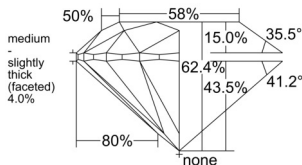

GIA®

FACSIMILE

GIA REPORT 6551526226

Verify this report at GIA.edu

GIA NATURAL DIAMOND DOSSIER®

June 19, 2026
GIA Report Number 6551526226
Shape and Cutting Style ..... Round Brilliant
Measurements ..... 5.21 - 5.23 x 3.26 mm

GRADING RESULTS

Carat Weight ..... 0.55 carat
Color Grade ..... H
Clarity Grade VVS1
Cut Grade ..... Excellent

ADDITIONAL GRADING INFORMATION

Polish ..... Excellent
Symmetry ..... Excellent
Fluorescence ..... Strong Blue
Clarity Characteristics ..... Cloud, Pinpoint
Inscription(s): GIA 6551526226

PROPORTIONS

GRADING SCALES

GIA COLOR SCALE

COLOURLESS	D
	E
	F
	G
	H
	I
	J
NEAR COLOURLESS	K
	L
Faint	M
	N
	O
	P
Very Light	Q
	R
	S
	T
	U
	V
	W
	X
	Y
Light	Z

GIA CLARITY SCALE

FLAWLESS	INTERNAL FLAWLESS	
		FLAWLESS
VERY VERY SLIGHTLY INCLUDED	VVS₁	
	VVS₂	
VERY SLIGHTLY INCLUDED	VS₁	
	VS₂	
SLIGHTLY INCLUDED	SI₁	
	SI₂	
INCLUDED	I₁	
	I₂	
	I₃	

GIA CUT SCALE

EXCELLENT
VERY GOOD
GOOD
FAIR
POOR