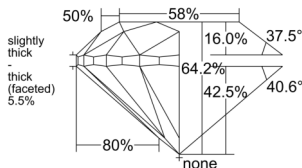

GIA®

FACSIMILE

GIA REPORT 6551525847

Verify this report at GIA.edu

GIA NATURAL DIAMOND DOSSIER®

June 19, 2026
GIA Report Number 6551525847
Shape and Cutting Style ..... Round Brilliant
Measurements ..... 4.58 - 4.61 x 2.95 mm

GRADING RESULTS

Carat Weight ..... 0.40 carat
Color Grade ..... K
Clarity Grade VS1
Cut Grade ..... Very Good

ADDITIONAL GRADING INFORMATION

Polish ..... Excellent
Symmetry ..... Excellent
Fluorescence ..... Medium Blue
Clarity Characteristics..... Crystal, Feather, Pinpoint
Inscription(s): GIA 6551525847

PROPORTIONS

Profile to actual proportions

GRADING SCALES

GIA COLOR SCALE

COLORLESS	D
	E
	F
	G
	H
	I
	J
NEAR COLORLESS	K
	L
Faint	M
	N
	O
	P
Very Light	Q
	R
	S
	T
	U
	V
Light	W
	X
	Y
	Z

GIA CLARITY SCALE

FLAWLESS	INTERNAL FLAWLESS	
		FLAWLESS
VERY VERY SLIGHTLY INCLUDED	VVS₁	
	VVS₂	
VERY SLIGHTLY INCLUDED	VS₁	
	VS₂	
SLIGHTLY INCLUDED	SI₁	
	SI₂	
INCLUDED	I₁	
	I₂	
	I₃	

GIA CUT SCALE

EXCELLENT
VERY GOOD
GOOD
FAIR
POOR