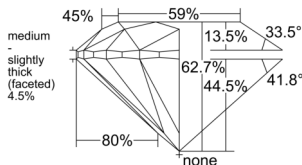

GIA®

FACSIMILE

GIA REPORT 6551525804

Verify this report at GIA.edu

GIA NATURAL DIAMOND DOSSIER®

June 18, 2026
GIA Report Number 6551525804
Shape and Cutting Style ..... Round Brilliant
Measurements ..... 5.83 - 5.87 x 3.67 mm

GRADING RESULTS

Carat Weight ..... 0.78 carat
Color Grade ..... H
Clarity Grade VVS1
Cut Grade ..... Excellent

ADDITIONAL GRADING INFORMATION

Polish ..... Excellent
Symmetry ..... Excellent
Fluorescence ..... Medium Blue
Clarity Characteristics ..... Feather
Inscription(s): GIA 6551525804

PROPORTIONS

Profile to actual proportions