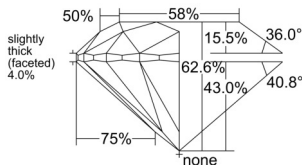

GIA®

FACSIMILE

GIA REPORT 6551525514

Verify this report at GIA.edu

GIA NATURAL DIAMOND DOSSIER®

June 18, 2026
GIA Report Number 6551525514
Shape and Cutting Style ..... Round Brilliant
Measurements ..... 5.04 - 5.08 x 3.17 mm

GRADING RESULTS

Carat Weight ..... 0.51 carat
Color Grade ..... G
Clarity Grade VS1
Cut Grade ..... Excellent

ADDITIONAL GRADING INFORMATION

Polish ..... Excellent
Symmetry ..... Excellent
Fluorescence ..... Strong Blue
Clarity Characteristics ..... Cloud, Pinpoint
Inscription(s): GIA 6551525514

PROPORTIONS

Profile to actual proportions

GRADING SCALES

GIA COLOR SCALE

COLOURLESS	D
	E
	F
	G
	H
	I
	J
NEAR COLOURLESS	K
	L
FAIN	M
	N
	O
	P
VERY LIGHT	Q
	R
	S
	T
	U
	V
LIGHT	W
	X
	Y
	Z

GIA CLARITY SCALE

FLAWLESS	VERY VERY SLIGHTLY INCLUDED	VS₁	VS₂	VS₁	VS₂	SL₁	SL₂	I₁	I₂	I₃		
											FLAWLESS	INTERNALLY FLAWLESS

GIA CUT SCALE

EXCELLENT
VERY GOOD
GOOD
FAIR
POOR