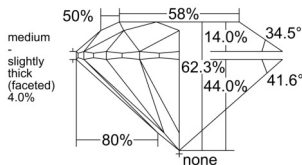

GIA®

FACSIMILE

GIA REPORT 6551525489

Verify this report at GIA.edu

GIA NATURAL DIAMOND DOSSIER®

June 19, 2026
GIA Report Number 6551525489
Shape and Cutting Style ..... Round Brilliant
Measurements ..... 4.29 - 4.31 x 2.68 mm

GRADING RESULTS

Carat Weight ..... 0.30 carat
Color Grade ..... D
Clarity Grade VVS1
Cut Grade ..... Excellent

ADDITIONAL GRADING INFORMATION

Polish ..... Excellent
Symmetry ..... Excellent
Fluorescence ..... Strong Blue
Clarity Characteristics ..... Cloud, Pinpoint
Inscription(s): GIA 6551525489

PROPORTIONS

Profile to actual proportions

GRADING SCALES

GIA COLOR SCALE

COLORESS	D
	E
	F
	G
	H
	I
	J
NEAR COLORESS	K
	L
FANIT	M
	N
	O
	P
VERY LIGHT	Q
	R
	S
	T
	U
	V
	W
	X
	Y
LIGHT	Z

GIA CLARITY SCALE

VERY VERY SLIGHTLY INCLUDED	FLAWLESS
	INTERNALLY FLAWLESS
VERY SLIGHTLY INCLUDED	VVS₁
	VVS₂
SLIGHTLY INCLUDED	VS₁
	VS₂
INCLUDED	SI₁
	SI₂
	I₁
	I₂
	I₃

GIA CUT SCALE

EXCELLENT
VERY GOOD
GOOD
FAIR
POOR