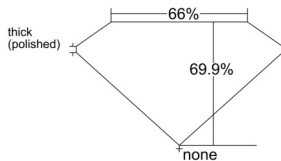

GIA®

FACSIMILE

GIA REPORT 6551514148

Verify this report at GIA.edu

GIA NATURAL DIAMOND DOSSIER®

June 20, 2026
GIA Report Number 6551514148
Shape and Cutting Style ..... Square Modified Brilliant
Measurements ..... 4.90 x 4.89 x 3.42 mm

GRADING RESULTS

Carat Weight ..... 0.72 carat
Color Grade ..... G
Clarity Grade VS1

ADDITIONAL GRADING INFORMATION

Polish ..... Excellent
Symmetry ..... Excellent
Fluorescence ..... None
Clarity Characteristics..... Crystal, Feather, Cloud, Pinpoint
Inscription(s): GIA 6551514148

PROPORTIONS

Profile not to actual proportions

GRADING SCALES

GIA COLOR SCALE		GIA CLARITY SCALE			
COLORLESS	D	VERY VERY SLIGHTLY INCLUDED	FLAWLESS		
	E		INTERNALLY FLAWLESS		
	F	VERY SLIGHTLY INCLUDED	VVS₁		
	G		VVS₂		
	H		VS₁		
	NEAR COLORLESS	I	SLIGHTLY INCLUDED	VS₂	
		J		SI₁	
		FAINT	K	INCLUDED	SI₂
			L		I₁
			M		I₂
VERY LIGHT	N	LIGHT	I₃		
	O				
	P				
	Q				
	R