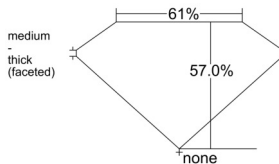

GIA®

FACSIMILE

GIA REPORT 6551504180

Verify this report at GIA.edu

GIA NATURAL DIAMOND DOSSIER®

June 16, 2026
GIA Report Number 6551504180
Shape and Cutting Style ..... Heart Brilliant
Measurements ..... 4.90 x 5.63 x 3.21 mm

GRADING RESULTS

Carat Weight ..... 0.53 carat
Color Grade ..... F
Clarity Grade VVS1

ADDITIONAL GRADING INFORMATION

Polish ..... Excellent
Symmetry ..... Excellent
Fluorescence ..... None
Clarity Characteristics ..... Feather
Inscription(s): GIA 6551504180

PROPORTIONS

Profile not to actual proportions

GRADING SCALES

GIA COLOR SCALE		GIA CLARITY SCALE			
COLORLESS	D	VERY VERY SLIGHTLY INCLUDED	FLAWLESS		
	E		INTERNALLY FLAWLESS		
	F	VERY SLIGHTLY INCLUDED	VVS₁		
	G		VVS₂		
	H		VS₁		
	NEAR COLORLESS	I	SLIGHTLY INCLUDED	VS₂	
		J		SI₁	
		FAINT	K	INCLUDED	SI₂
			L		I₁
			M		I₂
VERT LIGHT	N	LIGHT	I₃		
	O				
	P				
	Q				
	R