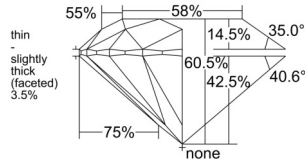

GIA®

FACSIMILE

GIA REPORT 6551493182

Verify this report at GIA.edu

GIA NATURAL DIAMOND DOSSIER®

June 15, 2026
GIA Report Number 6551493182
Shape and Cutting Style ..... Round Brilliant
Measurements ..... 5.11 - 5.14 x 3.10 mm

GRADING RESULTS

Carat Weight ..... 0.50 carat
Color Grade ..... E
Clarity Grade VS1
Cut Grade ..... Excellent

ADDITIONAL GRADING INFORMATION

Polish ..... Excellent
Symmetry ..... Very Good
Fluorescence ..... None
Clarity Characteristics ..... Feather, Needle, Pinpoint
Inscription(s): GIA 6551493182

PROPORTIONS

Profile to actual proportions

GRADING SCALES

GIA COLOR SCALE

COLORLESS	D
	E
	F
	G
	H
	I
	J
NEAR COLORLESS	K
	L
Faint	M
	N
	O
	P
	Q
	R
	S
	T
	U
	V
	W
	X
	Y
Light	Z

GIA CLARITY SCALE

FLAWLESS	INTERNAL FLAWLESS	
		FLAWLESS
VERY VERY SLIGHTLY INCLUDED	VVS₁	
	VVS₂	
VERY SLIGHTLY INCLUDED	VS₁	
	VS₂	
SLIGHTLY INCLUDED	SI₁	
	SI₂	
INCLUDED	I₁	
	I₂	
	I₃	

GIA CUT SCALE

EXCELLENT
VERY GOOD
GOOD
FAIR
POOR