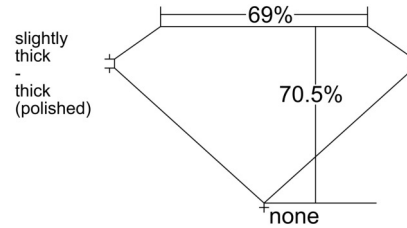

GIA NATURAL DIAMOND GRADING REPORT

June 19, 2026  
 GIA Report Number ..... 6551481624  
 Shape and Cutting Style ..... Emerald Cut  
 Measurements ..... 8.23 x 5.87 x 4.14 mm

GRADING RESULTS

Carat Weight ..... 1.90 carat  
 Color Grade ..... J  
 Clarity Grade ..... VS1

Profile not to actual proportions

CLARITY CHARACTERISTICS

KEY TO SYMBOLS\*

- Crystal
- ∖ Needle
- Pinpoint

\* Red symbols denote internal characteristics (inclusions). Green or black symbols denote external characteristics (blemishes). Diagram is an approximate representation of the diamond, and symbols shown indicate type, position, and approximate size of clarity characteristics. All clarity characteristics may not be shown. Details of finish are not shown.