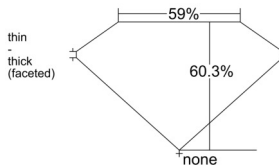

GIA®

FACSIMILE

GIA REPORT 6551479948

Verify this report at GIA.edu

GIA NATURAL DIAMOND DOSSIER®

June 12, 2026
GIA Report Number 6551479948
Shape and Cutting Style ..... Pear Brilliant
Measurements ..... 7.72 x 4.83 x 2.91 mm

GRADING RESULTS

Carat Weight ..... 0.64 carat
Color Grade ..... J
Clarity Grade VVS1

ADDITIONAL GRADING INFORMATION

Polish ..... Excellent
Symmetry ..... Excellent
Fluorescence ..... Faint
Clarity Characteristics ..... Pinpoint
Inscription(s): GIA 6551479948

PROPORTIONS

Profile not to actual proportions

GRADING SCALES

GIA COLOR SCALE		GIA CLARITY SCALE	
COLORLESS	D	VERY VERY SLIGHTLY INCLUDED	FLAWLESS
	E		INTERNALLY FLAWLESS
	F		VVS₁
	G		VVS₂
	H		VS₁
	I		VS₂
	J		SI₁
	K		SI₂
	L		I₁
	M		I₂
NEAR COLORLESS	N	SLIGHTLY INCLUDED	I₃
	O		
	P		
	Q		
FAINT	R		
	S		
	T		
	U		
VERY LIGHT	V		
	W		
	X		
	Y		
LIGHT	Z