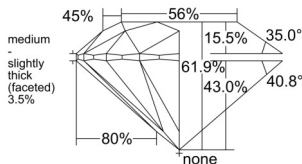

GIA®

FACSIMILE

GIA REPORT 6551476064

Verify this report at GIA.edu

GIA NATURAL DIAMOND DOSSIER®

June 12, 2026
GIA Report Number 6551476064
Shape and Cutting Style ..... Round Brilliant
Measurements ..... 5.09 - 5.12 x 3.16 mm

GRADING RESULTS

Carat Weight ..... 0.50 carat
Color Grade ..... F
Clarity Grade VVS1
Cut Grade ..... Excellent

ADDITIONAL GRADING INFORMATION

Polish ..... Excellent
Symmetry ..... Excellent
Fluorescence ..... None
Clarity Characteristics ..... Pinpoint, Feather
Inscription(s): GIA 6551476064

PROPORTIONS

Profile to actual proportions

GRADING SCALES

GIA COLOR SCALE	GIA CLARITY SCALE	GIA CUT SCALE	
D	FLAWLESS	EXCELLENT	
E	INTERNALLY FLAWLESS		
F		VVS₁	VERY GOOD
G	VVS₂		
H	VS₁	GOOD	
I	VS₂		
J	SI₁	FAIR	
K	SI₂		
L	I₁	POOR	
M			
N			
O	I₂		
P			
Q			
R	I₃		
S			
T			
U			
V			
W			
X			
Y			
Z