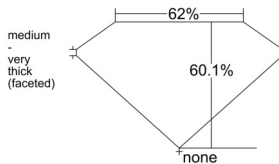

GIA®

FACSIMILE

GIA REPORT 6551472722

Verify this report at GIA.edu

GIA NATURAL DIAMOND DOSSIER®

June 12, 2026
GIA Report Number 6551472722
Shape and Cutting Style ..... Heart Brilliant
Measurements ..... 4.76 x 5.49 x 3.30 mm

GRADING RESULTS

Carat Weight ..... 0.52 carat
Color Grade I
Clarity Grade VS1

ADDITIONAL GRADING INFORMATION

Polish ..... Excellent
Symmetry ..... Excellent
Fluorescence ..... None
Clarity Characteristics..... Crystal, Cloud, Feather, Needle
Inscription(s): GIA 6551472722

PROPORTIONS

Profile not to actual proportions

GRADING SCALES

GIA COLOR SCALE		GIA CLARITY SCALE	
COLORLESS	D	VERY VERY SLIGHTLY INCLUDED	FLAWLESS
	E		INTERNALLY FLAWLESS
	F		VVS₁
	G		VVS₂
	H		VS₁
	I		VS₂
	J		SI₁
	K		SI₂
	L		I₁
	M		I₂
NEAR COLORLESS	N	SLIGHTLY INCLUDED	I₃
	O		
	P		
	Q		
FAINT	R		
	S		
	T		
	U		
VERY LIGHT	V		
	W		
	X		
	Y		
LIGHT	Z