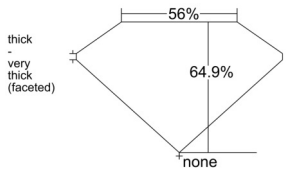

GIA®

FACSIMILE

GIA REPORT 6551457937

Verify this report at GIA.edu

GIA NATURAL DIAMOND DOSSIER®

June 10, 2026
GIA Report Number 6551457937
Shape and Cutting Style ..... Oval Brilliant
Measurements ..... 6.23 x 4.32 x 2.80 mm

GRADING RESULTS

Carat Weight ..... 0.50 carat
Color Grade I
Clarity Grade VS1

ADDITIONAL GRADING INFORMATION

Polish ..... Excellent
Symmetry ..... Excellent
Fluorescence ..... Faint
Clarity Characteristics..... Feather, Cavity, Needle
Inscription(s): GIA 6551457937

PROPORTIONS

Profile not to actual proportions

GRADING SCALES

GIA COLOR SCALE		GIA CLARITY SCALE			
COLORLESS	D	VERY VERY SLIGHTLY INCLUDED	FLAWLESS		
	E		INTERNALLY FLAWLESS		
	F	VERY SLIGHTLY INCLUDED	VVS₁		
	G		VVS₂		
	H		VS₁		
	NEAR COLORLESS	I	SLIGHTLY INCLUDED	VS₂	
		J		SI₁	
		FAINT	K	INCLUDED	SI₂
			L		I₁
			M		I₂
VERY LIGHT	N		INCLUDED	I₃	
	O				
	P				
	LIGHT	Q			
		R			
S					
T					
U					
	V				
	W				
	X				
	Y				
	Z