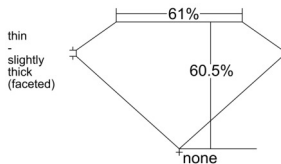

GIA®

FACSIMILE

GIA REPORT 6551455322

Verify this report at GIA.edu

GIA NATURAL DIAMOND DOSSIER®

June 10, 2026
GIA Report Number 6551455322
Shape and Cutting Style ..... Pear Brilliant
Measurements ..... 7.99 x 5.03 x 3.05 mm

GRADING RESULTS

Carat Weight ..... 0.70 carat
Color Grade ..... F
Clarity Grade VS2

ADDITIONAL GRADING INFORMATION

Polish ..... Excellent
Symmetry ..... Very Good
Fluorescence ..... None
Clarity Characteristics ..... Crystal, Cloud
Inscription(s): GIA 6551455322

PROPORTIONS

Profile not to actual proportions

GRADING SCALES

GIA COLOR SCALE		GIA CLARITY SCALE	
COLORLESS	D	VERY VERY SLIGHTLY INCLUDED	FLAWLESS
	E		INTERNALLY FLAWLESS
	F		VVS₁
	G		VVS₂
	H		VS₁
	I		VS₂
	J		SI₁
	K		SI₂
	L		I₁
	M		I₂
NEAR COLORLESS	N	SLIGHTLY INCLUDED	I₃
	O		
	P		
	Q		
FAINT	R		
	S		
	T		
	U		
VERY LIGHT	V		
	W		
	X		
	Y		
LIGHT	Z