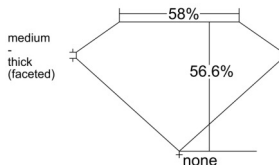

GIA®

FACSIMILE

GIA REPORT 6551454488

Verify this report at gia.edu

GIA NATURAL DIAMOND DOSSIER®

June 09, 2026
GIA Report Number 6551454488
Shape and Cutting Style ..... Heart Brilliant
Measurements ..... 5.86 x 6.72 x 3.80 mm

GRADING RESULTS

Carat Weight ..... 0.88 carat
Color Grade ..... E
Clarity Grade SI2

ADDITIONAL GRADING INFORMATION

Polish ..... Excellent
Symmetry ..... Excellent
Fluorescence ..... None
Clarity Characteristics ..... Cloud, Crystal
Inspection(s): GIA 6551454488

PROPORTIONS

Profile not to actual proportions

GRADING SCALES

GIA COLOR SCALE		GIA CLARITY SCALE	
COLORLESS	D	VERY VERY SLIGHTLY INCLUDED	FLAWLESS
	E		INTERNALLY FLAWLESS
	F		VVS₁
	G		VVS₂
	H		VS₁
	I		VS₂
	J		SI₁
	K		SI₂
	L		I₁
	M		I₂
NEAR COLORLESS	N	SLIGHTLY INCLUDED	I₃
	O		
	P		
	Q		
FAINT	R	INCLUDED	
	S		
	T		
	U		
	V		
	W		
	X		
	Y		
VERT LIGHT	Z