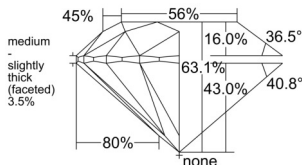

GIA®

FACSIMILE

GIA REPORT 6551453266

Verify this report at GIA.edu

GIA NATURAL DIAMOND DOSSIER®

June 09, 2026
GIA Report Number 6551453266
Shape and Cutting Style ..... Round Brilliant
Measurements ..... 5.88 - 5.93 x 3.72 mm

GRADING RESULTS

Carat Weight ..... 0.80 carat
Color Grade ..... N
Clarity Grade S11
Cut Grade ..... Excellent

ADDITIONAL GRADING INFORMATION

Polish ..... Excellent
Symmetry ..... Excellent
Fluorescence ..... Medium Blue
Clarity Characteristics ..... Feather, Crystal
Inscription(s): GIA 6551453266

PROPORTIONS

GRADING SCALES

GIA COLOR SCALE

COLORED	D
	E
	F
	G
	H
	I
	J
NEAR COLORLESS	K
	L
	M
	N
	O
	P
	R
	S
	T
	U
	V
	W
	X
	Y
LIGHT	Z

GIA CLARITY SCALE

FLAWLESS	INTERNAL FLAWLESS	
		FLAWLESS
VERY VERY SLIGHTLY INCLUDED	VVS₁	
	VVS₂	
VERY SLIGHTLY INCLUDED	VS₁	
	VS₂	
SLIGHTLY INCLUDED	SI₁	
	SI₂	
INCLUDED	I₁	
	I₂	
	I₃	

GIA CUT SCALE

EXCELLENT
VERY GOOD
GOOD
FAIR
POOR