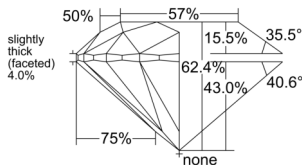

GIA®

FACSIMILE

GIA REPORT 6551453215

Verify this report at GIA.edu

GIA NATURAL DIAMOND DOSSIER®

June 09, 2026
GIA Report Number 6551453215
Shape and Cutting Style ..... Round Brilliant
Measurements ..... 5.38 - 5.40 x 3.36 mm

GRADING RESULTS

Carat Weight ..... 0.61 carat
Color Grade I
Clarity Grade VS1
Cut Grade ..... Excellent

ADDITIONAL GRADING INFORMATION

Polish ..... Excellent
Symmetry ..... Excellent
Fluorescence ..... Strong Blue
Clarity Characteristics ..... Feather
Inscription(s): GIA 6551453215

PROPORTIONS

Profile to actual proportions