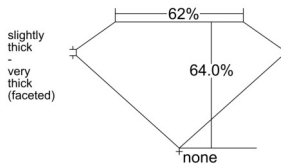

GIA®

FACSIMILE

GIA REPORT 6551446559

Verify this report at GIA.edu

GIA NATURAL DIAMOND DOSSIER®

June 09, 2026
GIA Report Number 6551446559
Shape and Cutting Style ..... Pear Brilliant
Measurements ..... 6.86 x 4.36 x 2.79 mm

GRADING RESULTS

Carat Weight ..... 0.51 carat
Color Grade ..... E
Clarity Grade VS1

ADDITIONAL GRADING INFORMATION

Polish ..... Excellent
Symmetry ..... Very Good
Fluorescence ..... None
Clarity Characteristics ..... Cloud, Pinpoint
Inscription(s): GIA 6551446559

PROPORTIONS

Profile not to actual proportions

GRADING SCALES

GIA COLOR SCALE		GIA CLARITY SCALE			
COLORLESS	D	VERY VERY SLIGHTLY INCLUDED	FLAWLESS		
	E		INTERNALLY FLAWLESS		
	F	VERY SLIGHTLY INCLUDED	VVS₁		
	G		VVS₂		
	H		VS₁		
	NEAR COLORLESS	I	SLIGHTLY INCLUDED	VS₂	
		J		SI₁	
		FAINT	K	INCLUDED	SI₂
			L		I₁
			M		I₂
VERT LIGHT	N	LIGHT	I₃		
	O				
	P				
	Q				
	R