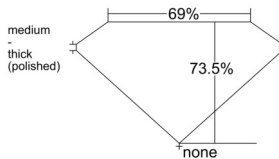

GIA®

FACSIMILE

GIA REPORT 6551446215

Verify this report at GIA.edu

GIA NATURAL DIAMOND DOSSIER®

June 09, 2026
GIA Report Number 6551446215
Shape and Cutting Style ..... Square Modified Brilliant
Measurements ..... 4.83 x 4.77 x 3.51 mm

GRADING RESULTS

Carat Weight ..... 0.71 carat
Color Grade I
Clarity Grade VS1

ADDITIONAL GRADING INFORMATION

Polish ..... Excellent
Symmetry ..... Very Good
Fluorescence ..... Faint
Clarity Characteristics ..... Feather, Pinpoint
Inscription(s): GIA 6551446215

PROPORTIONS

Profile not to actual proportions

GRADING SCALES

GIA COLOR SCALE		GIA CLARITY SCALE			
COLORLESS	D	VERY VERY SLIGHTLY INCLUDED	FLAWLESS		
	E		INTERNALLY FLAWLESS		
	F	VERY SLIGHTLY INCLUDED	VVS₁		
	G		VVS₂		
	H		VS₁		
	NEAR COLORLESS	I	SLIGHTLY INCLUDED	VS₂	
		J		SI₁	
		FAINT	K	INCLUDED	SI₂
			L		I₁
			M		I₂
VERY LIGHT			N	INCLUDED	I₃
			O		
			P		
	Q				
LIGHT	R				
	S				
	T				
	U				
	V				
	Z