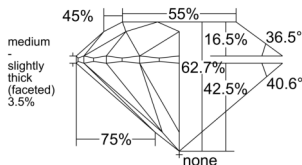

GIA®

FACSIMILE

GIA REPORT 6551443621

Verify this report at GIA.edu

GIA NATURAL DIAMOND DOSSIER®

June 08, 2026
GIA Report Number 6551443621
Shape and Cutting Style ..... Round Brilliant
Measurements ..... 5.64 - 5.67 x 3.55 mm

GRADING RESULTS

Carat Weight ..... 0.70 carat
Color Grade ..... K
Clarity Grade VS1
Cut Grade ..... Excellent

ADDITIONAL GRADING INFORMATION

Polish ..... Excellent
Symmetry ..... Excellent
Fluorescence ..... None
Clarity Characteristics ..... Feather
Inscription(s): GIA 6551443621

PROPORTIONS

GRADING SCALES

GIA COLOR SCALE	GIA CLARITY SCALE	GIA CUT SCALE
COLOREDNESS	FLAWLESS	EXCELLENT
D	INTERNALLY FLAWLESS	
E	VVS₁	VERY GOOD
F		
G	VS₁	GOOD
H		
I	SI₁	FAIR
J		
K	I₁	POOR
L		
M	I₂	
N		
O	I₃	
P		
Q		
R		
S		
T		
U		
V		
W		
X		
Y		
Z