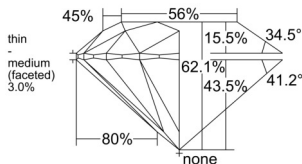

GIA®

FACSIMILE

GIA REPORT 6551440281

Verify this report at GIA.edu

GIA NATURAL DIAMOND DOSSIER®

June 09, 2026
GIA Report Number 6551440281
Shape and Cutting Style ..... Round Brilliant
Measurements ..... 4.83 - 4.86 x 3.01 mm

GRADING RESULTS

Carat Weight ..... 0.42 carat
Color Grade ..... H
Clarity Grade VVS1
Cut Grade ..... Excellent

ADDITIONAL GRADING INFORMATION

Polish ..... Excellent
Symmetry ..... Excellent
Fluorescence ..... Faint
Clarity Characteristics ..... Pinpoint, Feather
Inscription(s): GIA 6551440281

PROPORTIONS

GRADING SCALES

GIA COLOR SCALE	GIA CLARITY SCALE	GIA CUT SCALE	
D	FLAWLESS	EXCELLENT	
E	INTERNALLY FLAWLESS		
F		VVS₁	VERY GOOD
G	VVS₂		
H	VS₁	GOOD	
I	VS₂		
J	SI₁	FAIR	
K	SI₂		
L	I₁	POOR	
M	I₂		
N	I₃		
O			
P			
Q			
R			
S			
T			
U			
V			
W			
X			
Y			
Z