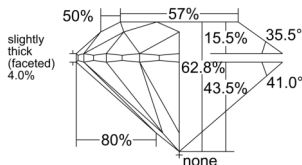

GIA®

FACSIMILE

GIA REPORT 6551439605

Verify this report at GIA.edu

GIA NATURAL DIAMOND DOSSIER®

June 08, 2026
GIA Report Number 6551439605
Shape and Cutting Style ..... Round Brilliant
Measurements ..... 5.06 - 5.10 x 3.19 mm

GRADING RESULTS

Carat Weight ..... 0.51 carat
Color Grade ..... G
Clarity Grade S11
Cut Grade ..... Excellent

ADDITIONAL GRADING INFORMATION

Polish ..... Excellent
Symmetry ..... Excellent
Fluorescence ..... Faint
Clarity Characteristics..... Cloud, Crystal, Feather
Inscription(s): GIA 6551439605

PROPORTIONS

Profile to actual proportions