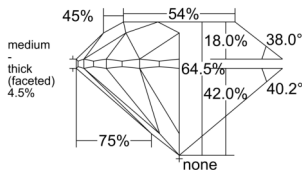

GIA®

FACSIMILE

GIA REPORT 6551434078

Verify this report at GIA.edu

GIA NATURAL DIAMOND DOSSIER®

June 05, 2026
GIA Report Number 6551434078
Shape and Cutting Style ..... Round Brilliant
Measurements ..... 5.52 - 5.57 x 3.58 mm

GRADING RESULTS

Carat Weight ..... 0.70 carat
Color Grade I
Clarity Grade VS1
Cut Grade ..... Very Good

ADDITIONAL GRADING INFORMATION

Polish ..... Excellent
Symmetry ..... Very Good
Fluorescence ..... Faint
Clarity Characteristics ..... Feather, Pinpoint
Inscription(s): GIA 6551434078

PROPORTIONS

GRADING SCALES

GIA COLOR SCALE

COLORLESS	D
	E
	F
	G
	H
	I
NEAR COLORLESS	J
	K
	L
FAIN	M
	N
	O
	P
VERY LIGHT	Q
	R
	S
	T
	U
	V
LIGHT	W
	X
	Y
	Z

GIA CLARITY SCALE

FLAWLESS	VERY VERY SLIGHTLY INCLUDED	VVS₁	VVS₂	VS₁	VS₂	SL₁	SL₂	I₁	I₂	I₃	
											INTERNAL FLAWLESS

GIA CUT SCALE

EXCELLENT
VERY GOOD
GOOD
FAIR
POOR