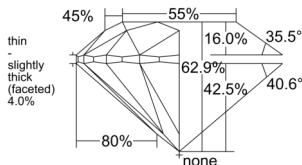

GIA®

FACSIMILE

GIA REPORT 6551429456

Verify this report at GIA.edu

GIA NATURAL DIAMOND DOSSIER®

June 08, 2026
GIA Report Number 6551429456
Shape and Cutting Style ..... Round Brilliant
Measurements ..... 6.10 - 6.13 x 3.84 mm

GRADING RESULTS

Carat Weight ..... 0.90 carat
Color Grade ..... K
Clarity Grade S11
Cut Grade ..... Excellent

ADDITIONAL GRADING INFORMATION

Polish ..... Excellent
Symmetry ..... Very Good
Fluorescence ..... Medium Blue
Clarity Characteristics ..... Crystal, Feather
Inscription(s): GIA 6551429456

PROPORTIONS

Profile to actual proportions

GRADING SCALES

GIA COLOR SCALE

COLOREDNESS	D
	E
	F
	G
	H
	I
	J
NEAR COLORLESS	K
	L
FAIN	M
	N
	O
	P
VERY LIGHT	Q
	R
	S
	T
	U
	V
	W
	X
	Y
LIGHT	Z

GIA CLARITY SCALE

VERY VERY SLIGHTLY INCLUDED	FLAWLESS
	INTERNALLY FLAWLESS
VERY SLIGHTLY INCLUDED	VVS₁
	VVS₂
SLIGHTLY INCLUDED	VS₁
	VS₂
INCLUDED	S1₁
	S1₂
	I₁
	I₂
	I₃

GIA CUT SCALE

EXCELLENT
VERY GOOD
GOOD
FAIR
POOR