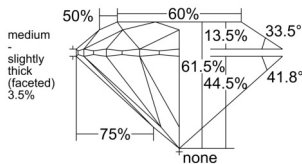

GIA®

FACSIMILE

GIA REPORT 6551429351

Verify this report at GIA.edu

GIA NATURAL DIAMOND DOSSIER®

June 08, 2026
GIA Report Number 6551429351
Shape and Cutting Style ..... Round Brilliant
Measurements ..... 5.40 - 5.45 x 3.34 mm

GRADING RESULTS

Carat Weight ..... 0.60 carat
Color Grade ..... G
Clarity Grade VVS2
Cut Grade ..... Excellent

ADDITIONAL GRADING INFORMATION

Polish ..... Excellent
Symmetry ..... Excellent
Fluorescence ..... None
Clarity Characteristics ..... Pinpoint, Feather
Inscription(s): GIA 6551429351

PROPORTIONS

Profile to actual proportions