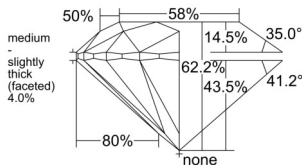

GIA®

FACSIMILE

GIA REPORT 6551424428

Verify this report at GIA.edu

GIA NATURAL DIAMOND DOSSIER®

June 08, 2026
GIA Report Number 6551424428
Shape and Cutting Style ..... Round Brilliant
Measurements ..... 5.92 - 5.96 x 3.69 mm

GRADING RESULTS

Carat Weight ..... 0.80 carat
Color Grade ..... G
Clarity Grade VS2
Cut Grade ..... Excellent

ADDITIONAL GRADING INFORMATION

Polish ..... Excellent
Symmetry ..... Excellent
Fluorescence ..... Strong Blue
Clarity Characteristics ..... Feather
Inscription(s): GIA 6551424428

PROPORTIONS

GRADING SCALES

GIA COLOR SCALE

COLOREDNESS	D
	E
	F
	G
	H
	I
	J
NEAR COLORLESS	K
	L
Faint	M
	N
	O
	P
	Q
	R
	S
	T
	U
	V
	W
	X
	Y
	Z

GIA CLARITY SCALE

FLAWLESS	INTERNAL FLAWLESS	
		EXCELLENT
VERY VERY SLIGHTLY INCLUDED	VVS₁	
	VVS₂	
VERY SLIGHTLY INCLUDED	VS₁	
	VS₂	
SLIGHTLY INCLUDED	SI₁	
	SI₂	
INCLUDED	I₁	
	I₂	
	I₃	

GIA CUT SCALE

EXCELLENT
VERY GOOD
GOOD
FAIR
POOR