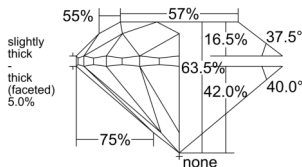

GIA®

FACSIMILE

GIA REPORT 6551424421

Verify this report at GIA.edu

GIA NATURAL DIAMOND DOSSIER®

June 04, 2026
GIA Report Number 6551424421
Shape and Cutting Style ..... Round Brilliant
Measurements ..... 5.79 - 5.86 x 3.70 mm

GRADING RESULTS

Carat Weight ..... 0.81 carat
Color Grade ..... K
Clarity Grade VVS2
Cut Grade ..... Very Good

ADDITIONAL GRADING INFORMATION

Polish ..... Very Good
Symmetry ..... Very Good
Fluorescence ..... Medium Blue
Clarity Characteristics..Needle, Pinpoint, Cloud, Internal Graining
Inscription(s): GIA 6551424421

PROPORTIONS

Profile to actual proportions