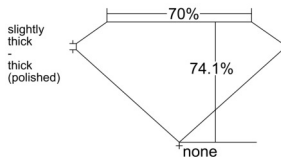

GIA®

FACSIMILE

GIA REPORT 6551422315

Verify this report at GIA.edu

GIA NATURAL DIAMOND DOSSIER®

June 04, 2026
GIA Report Number 6551422315
Shape and Cutting Style ..... **Square Modified Brilliant**
Measurements ..... 4.91 x 4.86 x 3.60 mm

GRADING RESULTS

Carat Weight ..... 0.75 carat
Color Grade ..... G
Clarity Grade VS1

ADDITIONAL GRADING INFORMATION

Polish ..... Excellent
Symmetry ..... Very Good
Fluorescence ..... None
Clarity Characteristics ..... Cloud
Inscription(s): GIA 6551422315

PROPORTIONS

Profile not to actual proportions

GRADING SCALES

GIA COLOR SCALE		GIA CLARITY SCALE			
COLORLESS	D	VERY VERY SLIGHTLY INCLUDED	FLAWLESS		
	E		INTERNALLY FLAWLESS		
	F	VERY SLIGHTLY INCLUDED	VS₁		
	G		VS₂		
	H		VS₁		
	NEAR COLORLESS	I	SLIGHTLY INCLUDED	SI₁	
		J		SI₂	
		FAINT	K	INCLUDED	I₁
			L		I₂
			M		I₃
VERT LIGHT	N				
	O				
	P				
	Q				
	R				
	S				
	T				
LIGHT	U				
	V				
	W				
	X				
	Y				
	Z