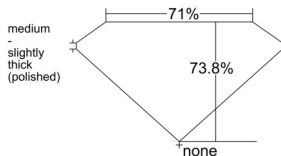

GIA®

FACSIMILE

GIA REPORT 6551421604

Verify this report at GIA.edu

GIA NATURAL DIAMOND DOSSIER®

June 04, 2026
GIA Report Number 6551421604
Shape and Cutting Style ..... **Square Modified Brilliant**
Measurements ..... 4.61 x 4.58 x 3.38 mm

GRADING RESULTS

Carat Weight ..... 0.60 carat
Color Grade ..... E
Clarity Grade S11

ADDITIONAL GRADING INFORMATION

Polish ..... Excellent
Symmetry ..... Very Good
Fluorescence ..... None
Clarity Characteristics ..... Cloud
Inscription(s): GIA 6551421604

PROPORTIONS

Profile not to actual proportions

GRADING SCALES

GIA COLOR SCALE		GIA CLARITY SCALE			
COLORLESS	D	VERY VERY SLIGHTLY INCLUDED	FLAWLESS		
	E		INTERNALLY FLAWLESS		
	F	VERY SLIGHTLY INCLUDED	VVS₁		
	G		VVS₂		
	H		VS₁		
	NEAR COLORLESS	I	SLIGHTLY INCLUDED	VS₂	
		J		S1₁	
		FAINT	K	INCLUDED	S1₂
			L		I₁
			M		I₂
VERT LIGHT	N	LIGHT	I₃		
	O				
	P				
	Q				
	R				
	S				
	T