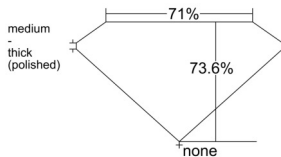

GIA®

FACSIMILE

GIA REPORT 6551420934

Verify this report at GIA.edu

GIA NATURAL DIAMOND DOSSIER®

June 04, 2026
GIA Report Number 6551420934
Shape and Cutting Style ..... Square Modified Brilliant
Measurements ..... 3.69 x 3.69 x 2.71 mm

GRADING RESULTS

Carat Weight ..... 0.31 carat
Color Grade ..... D
Clarity Grade VVS1

ADDITIONAL GRADING INFORMATION

Polish ..... Excellent
Symmetry ..... Very Good
Fluorescence ..... None
Clarity Characteristics ..... Pinpoint, Feather
Inscription(s): GIA 6551420934

PROPORTIONS

Profile not to actual proportions

GRADING SCALES

GIA COLOR SCALE		GIA CLARITY SCALE			
COLORLESS	D	VERY VERY SLIGHTLY INCLUDED	FLAWLESS		
	E		INTERNALLY FLAWLESS		
	F	VERY SLIGHTLY INCLUDED	VVS₁		
	G		VVS₂		
	H		VS₁		
	NEAR COLORLESS	I	SLIGHTLY INCLUDED	VS₂	
		J		SI₁	
		FAINT	K	INCLUDED	SI₂
			L		I₁
			M		I₂
VERY LIGHT			N	LIGHT	I₃
			O		
			P		
	Q				
LIGHT	R				
	S				
	T				
	U				
	V				
	Z