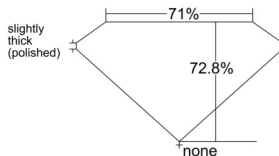

GIA®

FACSIMILE

GIA REPORT 6551420228

Verify this report at GIA.edu

GIA NATURAL DIAMOND DOSSIER®

June 03, 2026
GIA Report Number 6551420228
Shape and Cutting Style ..... **Square Modified Brilliant**
Measurements ..... 3.93 x 3.90 x 2.84 mm

GRADING RESULTS

Carat Weight ..... 0.35 carat
Color Grade ..... E
Clarity Grade VVS1

ADDITIONAL GRADING INFORMATION

Polish ..... Excellent
Symmetry ..... Very Good
Fluorescence ..... None
Clarity Characteristics ..... Pinpoint
Inscription(s): GIA 6551420228

PROPORTIONS

Profile not to actual proportions

GRADING SCALES

GIA COLOR SCALE		GIA CLARITY SCALE			
COLORLESS	D	VERY VERY SLIGHTLY INCLUDED	FLAWLESS		
	E		INTERNALLY FLAWLESS		
	F		VVS₁		
	NEAR COLORLESS	G	VERY SLIGHTLY INCLUDED	VVS₂	
		H		VS₁	
		FAINT	I	SLIGHTLY INCLUDED	VS₂
			J		SI₁
			K	SI₂	
	LIGHT	L	INCLUDED	I₁	
		M		I₂	
N		I₃			
O					
P					
Q					
R