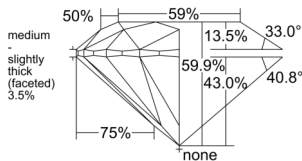

GIA®

FACSIMILE

GIA REPORT 6551419029

Verify this report at GIA.edu

GIA NATURAL DIAMOND DOSSIER®

June 03, 2026
GIA Report Number 6551419029
Shape and Cutting Style ..... Round Brilliant
Measurements ..... 4.33 - 4.36 x 2.60 mm

GRADING RESULTS

Carat Weight ..... 0.30 carat
Color Grade ..... G
Clarity Grade S11
Cut Grade ..... Excellent

ADDITIONAL GRADING INFORMATION

Polish ..... Excellent
Symmetry ..... Very Good
Fluorescence ..... None
Clarity Characteristics..... Cloud, Crystal, Feather
Inscription(s): GIA 6551419029

PROPORTIONS

Profile to actual proportions