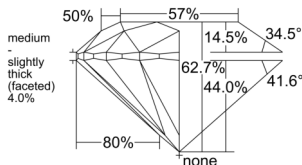

GIA®

FACSIMILE

GIA REPORT 6551413114

Verify this report at gia.edu

GIA NATURAL DIAMOND DOSSIER®

June 03, 2026
GIA Report Number 6551413114
Shape and Cutting Style ..... Round Brilliant
Measurements ..... 4.71 - 4.73 x 2.96 mm

GRADING RESULTS

Carat Weight ..... 0.40 carat
Color Grade ..... E
Clarity Grade S11
Cut Grade ..... Excellent

ADDITIONAL GRADING INFORMATION

Polish ..... Excellent
Symmetry ..... Excellent
Fluorescence ..... None
Clarity Characteristics ..... Feather
Inscription(s): GIA 6551413114

PROPORTIONS

Profile to actual proportions

GRADING SCALES

GIA COLOR SCALE	GIA CLARITY SCALE	GIA CUT SCALE	
D	FLAWLESS	EXCELLENT	
E	INTERNALLY FLAWLESS		
F		VVS₁	VERY GOOD
G	VVS₂		
H	VS₁	GOOD	
I	VS₂		
J	S1₁	FAIR	
K	S1₂		
L	I₁	POOR	
M	I₂		
N	I₃		
O			
P			
Q			
R			
S			
T			
U			
V			
W			
X			
Y			
Z