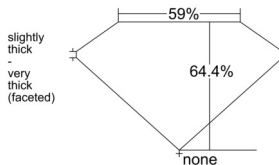

GIA®

FACSIMILE

GIA REPORT 6551411701

Verify this report at GIA.edu

GIA NATURAL DIAMOND DOSSIER®

June 05, 2026
GIA Report Number 6551411701
Shape and Cutting Style ..... Oval Brilliant
Measurements ..... 7.21 x 5.12 x 3.30 mm

GRADING RESULTS

Carat Weight ..... 0.82 carat
Color Grade ..... J
Clarity Grade VS1

ADDITIONAL GRADING INFORMATION

Polish ..... Excellent
Symmetry ..... Excellent
Fluorescence ..... None
Clarity Characteristics ..... Feather
Inscription(s): GIA 6551411701

PROPORTIONS

Profile not to actual proportions

GRADING SCALES

GIA COLOR SCALE		GIA CLARITY SCALE			
COLORLESS	D	VERY VERY SLIGHTLY INCLUDED	FLAWLESS		
	E		INTERNALLY FLAWLESS		
	F	VERY SLIGHTLY INCLUDED	VVS₁		
	G		VVS₂		
	H		VS₁		
	NEAR COLORLESS	I	SLIGHTLY INCLUDED	VS₂	
		J		SI₁	
		FAINT	K	INCLUDED	SI₂
			L		I₁
			M		I₂
VERT LIGHT	N	LIGHT	I₃		
	O				
	P				
	Q				
	R