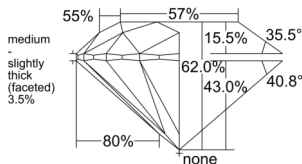

GIA®

FACSIMILE

GIA REPORT 6551411339

Verify this report at GIA.edu

GIA NATURAL DIAMOND DOSSIER®

June 04, 2026
GIA Report Number 6551411339
Shape and Cutting Style ..... Round Brilliant
Measurements ..... 5.33 - 5.37 x 3.32 mm

GRADING RESULTS

Carat Weight ..... 0.58 carat
Color Grade ..... G
Clarity Grade S11
Cut Grade ..... Excellent

ADDITIONAL GRADING INFORMATION

Polish ..... Excellent
Symmetry ..... Excellent
Fluorescence ..... None
Clarity Characteristics ..... Cloud, Crystal, Feather
Inscription(s): GIA 6551411339

PROPORTIONS

Profile to actual proportions