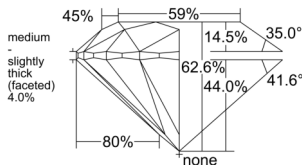

GIA®

FACSIMILE

GIA REPORT 6551408721

Verify this report at GIA.edu

GIA NATURAL DIAMOND DOSSIER®

June 03, 2026
GIA Report Number 6551408721
Shape and Cutting Style ..... Round Brilliant
Measurements ..... 5.36 - 5.40 x 3.37 mm

GRADING RESULTS

Carat Weight ..... 0.60 carat
Color Grade ..... F
Clarity Grade VVS1
Cut Grade ..... Excellent

ADDITIONAL GRADING INFORMATION

Polish ..... Excellent
Symmetry ..... Excellent
Fluorescence ..... None
Clarity Characteristics ..... Pinpoint, Cloud
Inscription(s): GIA 6551408721

PROPORTIONS

Profile to actual proportions

GRADING SCALES

GIA COLOR SCALE	GIA CLARITY SCALE	GIA CUT SCALE	
D	FLAWLESS	EXCELLENT	
E	INTERNALLY FLAWLESS		
F		VVS₁	VERY GOOD
G	VVS₂		
H	VS₁	GOOD	
I	VS₂		
J	SI₁	FAIR	
K	SI₂		
L	I₁	POOR	
M	I₂		
N	I₃		
O			
P			
Q			
R			
S			
T			
U			
V			
W			
X			
Y			
Z