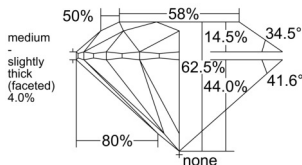

GIA®

FACSIMILE

GIA REPORT 6551407674

Verify this report at GIA.edu

GIA NATURAL DIAMOND DOSSIER®

June 03, 2026
GIA Report Number 6551407674
Shape and Cutting Style ..... Round Brilliant
Measurements ..... 5.05 - 5.08 x 3.17 mm

GRADING RESULTS

Carat Weight ..... 0.50 carat
Color Grade ..... J
Clarity Grade VS1
Cut Grade ..... Excellent

ADDITIONAL GRADING INFORMATION

Polish ..... Excellent
Symmetry ..... Excellent
Fluorescence ..... None
Clarity Characteristics ..... Feather
Inscription(s): GIA 6551407674

PROPORTIONS

GRADING SCALES

GIA COLOR SCALE

COLOURESS	D
	E
	F
	G
	H
	I
	J
NEAR COLOURESS	K
	L
FAIN	M
	N
	O
	P
	Q
VERY LIGHT	R
	S
	T
	U
	V
	W
	X
	Y
LIGHT	Z

GIA CLARITY SCALE

FLAWLESS	INTERNAL FLAWLESS	
		EXCELLENT
VERY VERY SLIGHTLY INCLUDED	VVS₁	VERY GOOD
VERY SLIGHTLY INCLUDED	VVS₂	
SLIGHTLY INCLUDED	VS₁	GOOD
	VS₂	
INCLUDED	SI₁	FAIR
	SI₂	
INCLUDED	I₁	POOR
	I₂	
	I₃